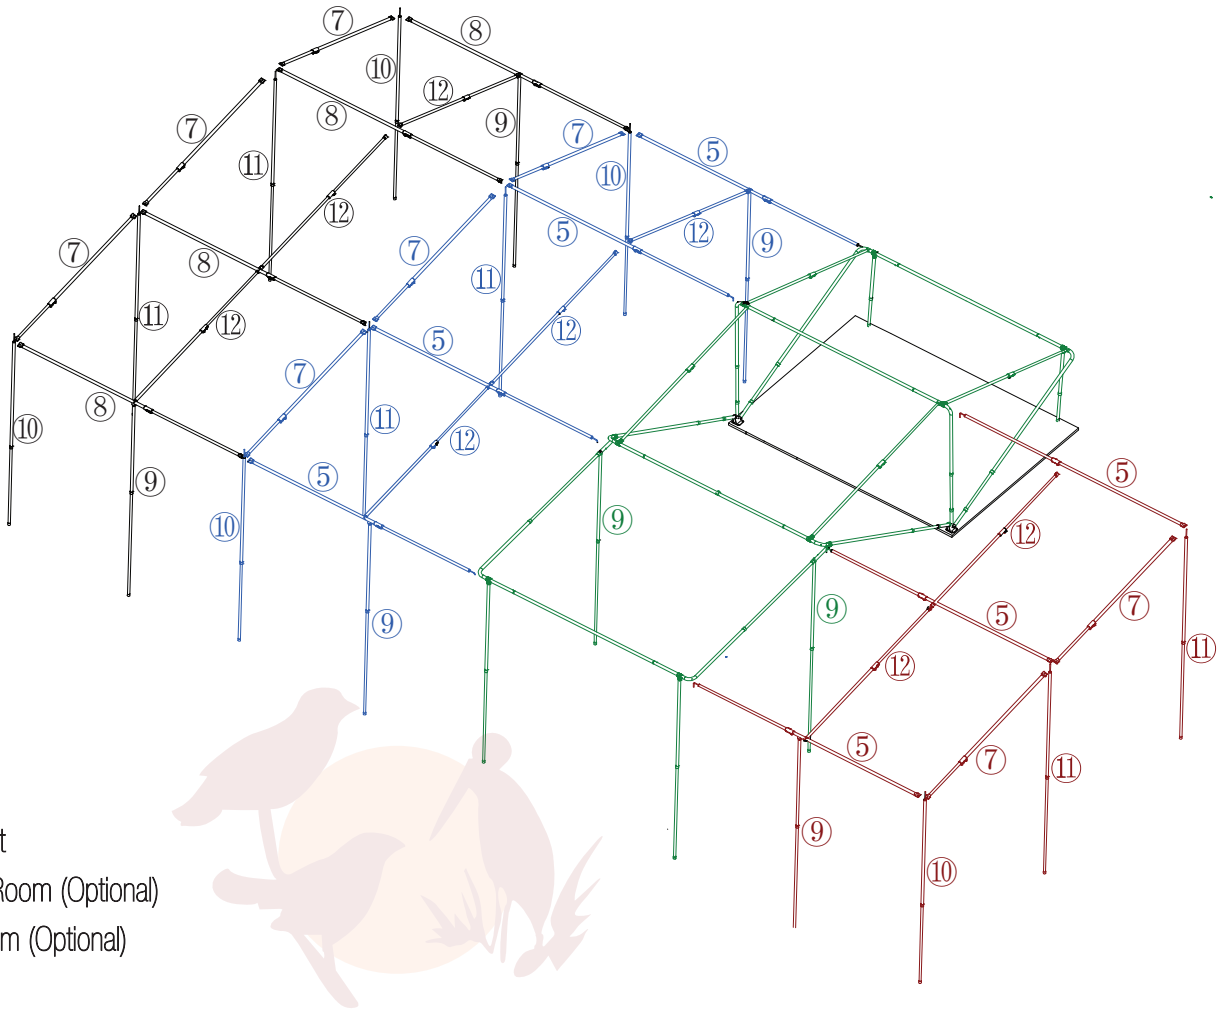

BUCKLAND LX MK2 TENT SETUP

- Main Tent
- Canvas Room (Optional)
- Kids Room (Optional)
- Annexe

Main Tent

NO# 9 x2

Awning One

NO# 5 x4 NO# 10 x2
 NO# 7 x3 NO# 11 x2
 NO# 9 x2 NO# 12 x3

Canvas Room (optional extra)

NO# 7 x3 NO# 10 x2
 NO# 8 x4 NO# 11 x2
 NO# 9 x2 NO# 12 x3

Please note: Canvas Room is not included in the standard package. It must be optioned in if required. Speak to your sales rep for pricing & availability.